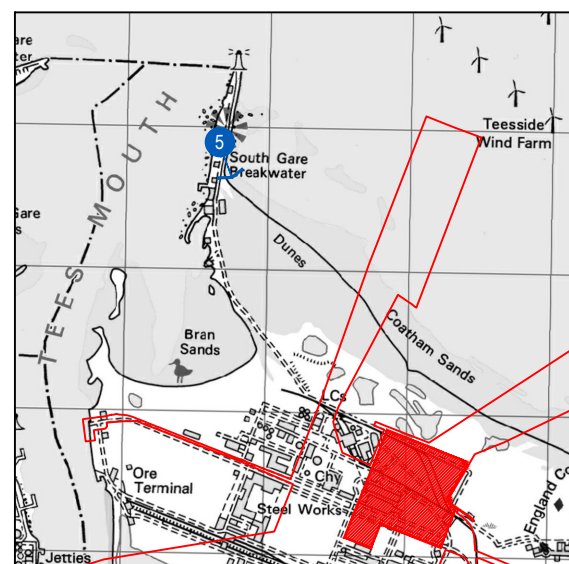

This image provides landscape and visual context only

PROJECT
Net Zero Teesside

CLIENT
NZT Power and NZNS Storage

Extent of 50mm single frame image

- Location of visual receptor
- Site Boundary
- Power Capture and Compressor Site

VIEWPOINT:	5: South Gare Breakwater
	Winter
Co-ordinates:	455638, 527828
Distance to site (km):	2.4km PCC
Direction:	South
Height (m AOD):	0
Date and time:	20/11/2019, 10:19
Camera:	Canon EOS 6D
Lens:	50mm
Camera height (m AGL):	1.6
Focal Length/ Field of view:	50mm vertical (27°) x 28mm horizontal (65.5°)
Image size:	144 x 390 mm
Paper size:	297 x 420 mm

TITLE

Viewpoint 5 - South Gare Breakwater

REFERENCE

60559231

Figure 17-11 **DATE**